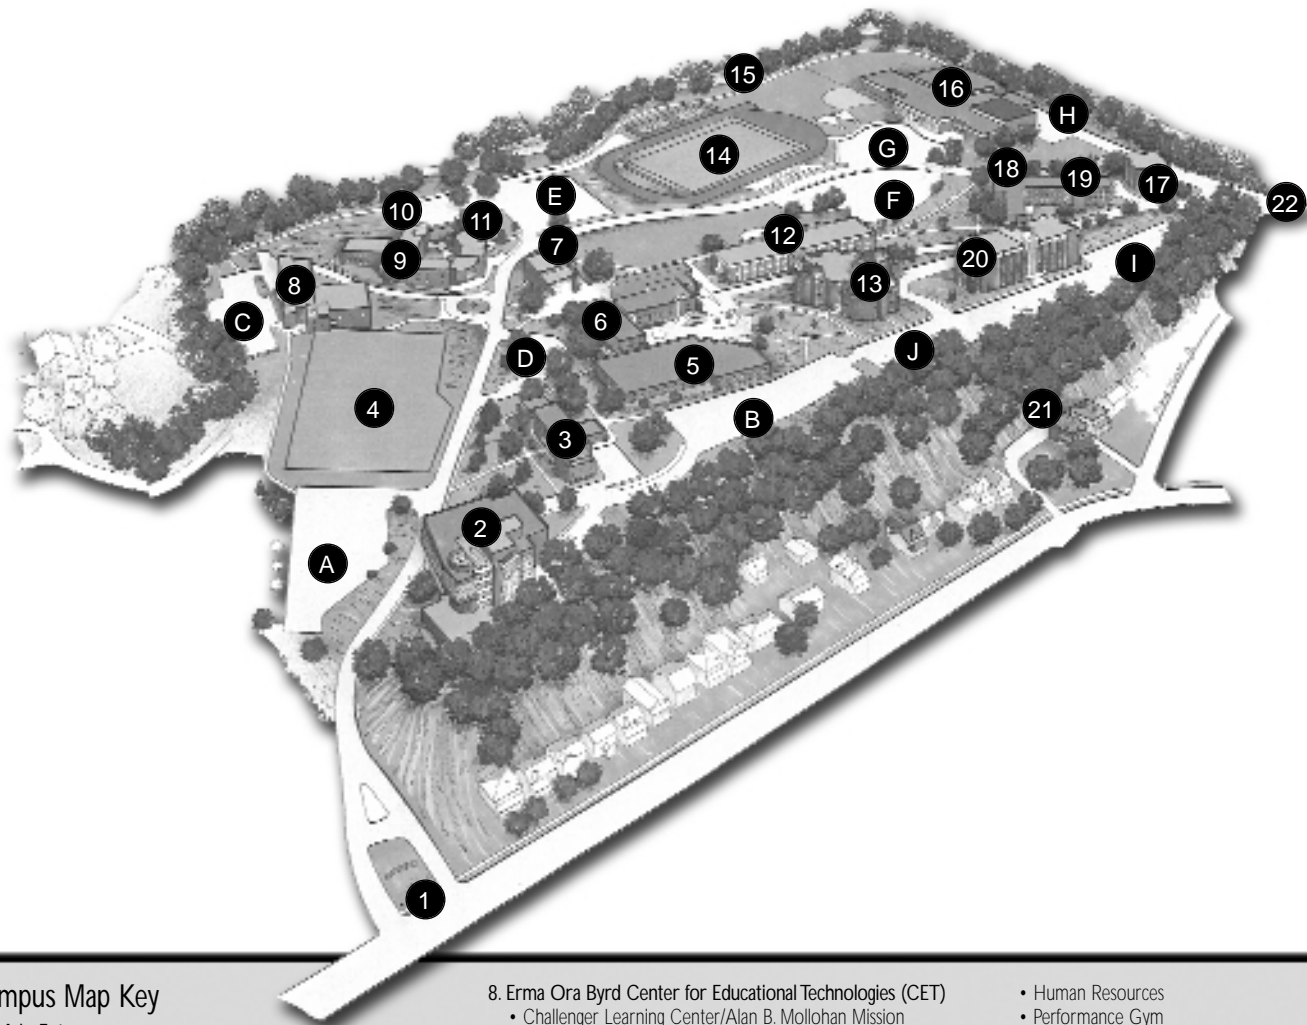

**Campus Map Key**

- 1. Main Entrance
  - 2. Robert C. Byrd National Technology Transfer Center (NTTC)
    - Business and Technology Office and Classrooms
    - Technology Transfer programs of NASA, Veterans Administration, Environmental Protection Agency and Federal Emergency Management Agency
    - University Public Relations Office
    - U.S. Department of Commerce Export Assistance Center
    - West Virginia Public Radio Bureau
  - 3. Whelan Hall
    - Jesuit Residence
  - 4. Emily LaRosa Soccer Field
  - 5. Hodges Library
  - 6. Swint Hall
    - Benedum Dining Room
    - Campus Safety and Security
    - Campus Shop
    - Career Services
    - Counseling Center
    - Housing and Residence Life Office
    - Information
    - Postal Center
    - Snack Bar
    - Student Life Offices
    - Troy Theater
    - William and Alyce Cafaro Student Center
  - 7. Chapel of Mary and Joseph
    - Campus Ministry
  - 8. Erma Ora Byrd Center for Educational Technologies (CET)
    - Challenger Learning Center/Alan B. Mollohan Mission Control and Spacecraft Simulator
    - NASA Classroom of the Future
    - Office of the President
  - 9. Sara Tracy Residence Hall
  - 10. Philip and Evelyn Kirby Residence Hall
  - 11. John and Mary McShain Admissions Center
    - Admissions
    - Financial Aid
  - 12. Donahue Hall
    - Academic Classrooms
    - Adult Education Offices
    - Faculty Center
    - Graduate Education Office
    - Study Abroad Office
  - 13. Thomas S. Acker S.J. Science Center
    - Academic Administration
    - Academic Classrooms
    - Academic Computing Center
    - Administrative Computing Center
  - 14. Track Complex
    - Bill Van Horne Grandstands/Locker Room
    - James LaRosa Soccer Field
    - Lenore R. Joseph Memorial Press Box
  - 15. Creebank Recreational Park
  - 16. Alma Grace McDonough Health Recreation Center
    - Athletic Offices
    - Business Office
    - Erickson Alumni Center
    - Financial Administration
    - Health Center
  - 17. Thomas More Residence Hall
  - 18. Campion Residence Hall
  - 19. McHugh Residence Hall
  - 20. Ignatius Residence Hall
    - Academic Resource Center
    - English Language Institute
    - International Student Center
    - Multicultural Affairs
    - Student Computer Center
  - 21. Advancement Center
    - Lewis House – Advancement and Alumni Offices
  - 22. Currie Drive Entrance
- Parking Lots**
- A. NTTC
  - B. NTTC and Hodges Library
  - C. CET
  - D. Swint Circle (2 hr. limit)
  - E. Sara Tracy/Kirby Hall
  - F. Donahue
  - G. McDonough
  - H. McDonough Annex
  - I. Ignatius Hall
  - J. Acker Science Center