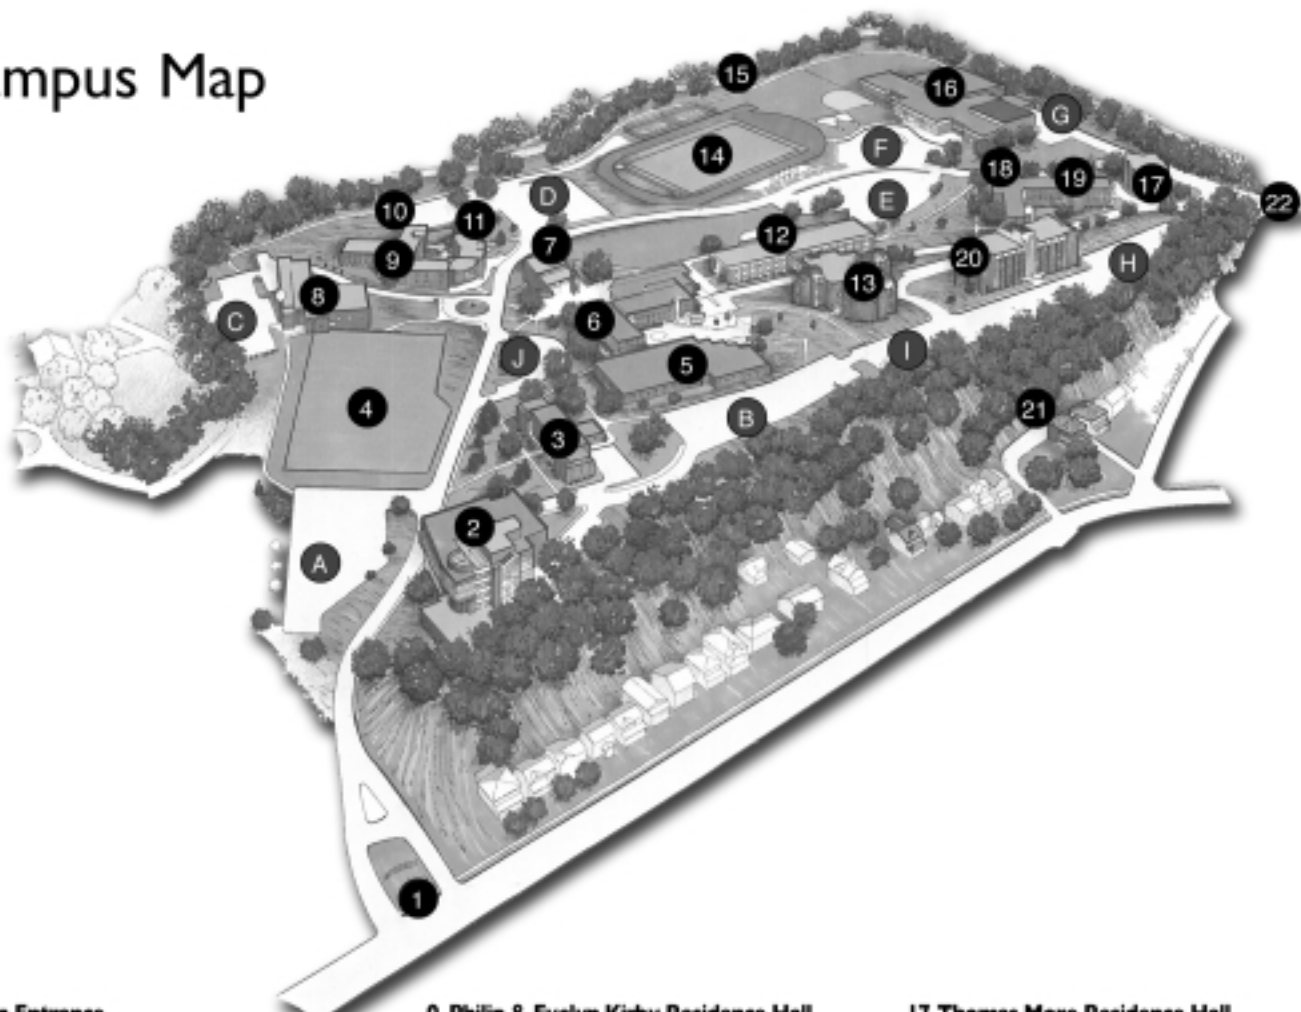

Campus Map

1. Main Entrance

2. Robert C. Byrd National Technology Transfer Center (NTTC)

- Business & Technology Offices and Classrooms
- Coal Impoundment Project
- University Relations & NTTC Public Affairs Offices
- West Virginia Public Radio Bureau

3. Whelan Hall

- Appalachian Institute
- Jesuit Residence
- Schmitt Family Center

4. Emily LaRosa Soccer Field

5. Hodges Library

6. Swint Hall

- Benedum Dining Room
- Campus Safety and Security
- Campus Shop
- Counseling Center
- Housing and Residence Life Office
- Information
- Multicultural Affairs/ Retention Services
- Postal Center
- The Rathskellar
- Student Affairs Administration
- Troy Theater
- William and Alyce Cafaro Student Center

13. Thomas S. Acker S.J. Science Center

- Academic Administration
- Academic Classrooms
- Academic Computing Center
- Administrative Computing Center
- Service for Social Action Center

14. Track Complex

- Bill Van Horne Grandstands/Locker Room
- James LaRosa Soccer Field
- Lenore R. Joseph Memorial Press Box

15. Creekbank Recreational Park

16. Alma Grace McDonough Health Recreation Center

- Athletic Offices
- Business Office
- Erickson Alumni Center
- Financial Administration
- Financial Aid
- Human Resources
- Performance Gym
- Physical Plant
- Physical Therapy Program
- Registrar
- Truman Fitness Center