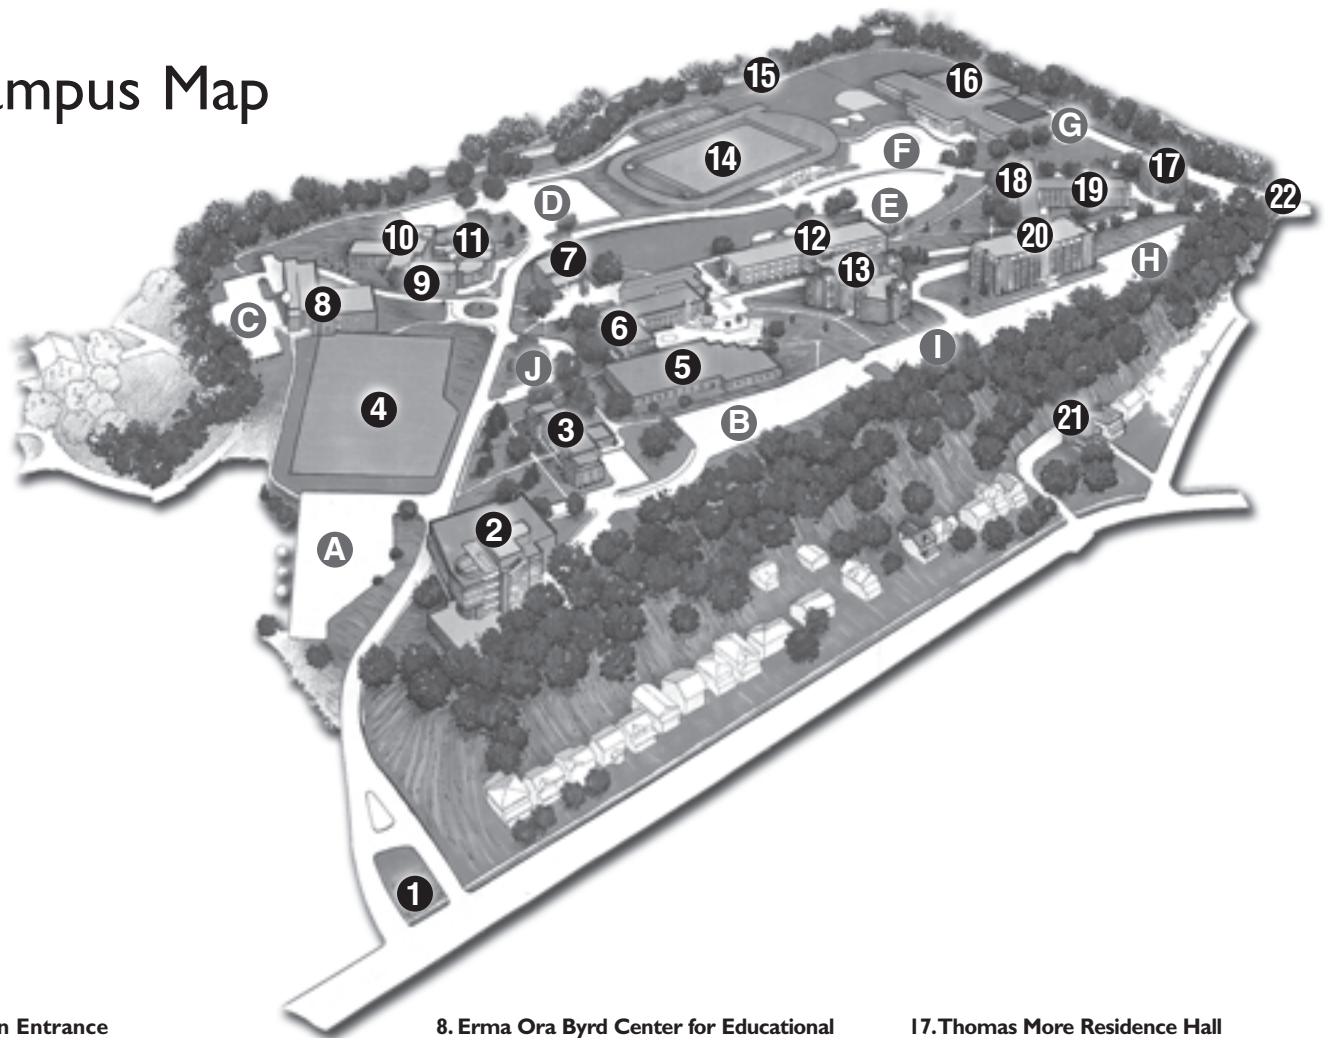

Campus Map

1. Main Entrance

2. Robert C Byrd National Technology Transfer Center (NTTC)

- Business & Technology Offices and Classrooms
- Coal Impoundment Project
- Enrollment Management
 - Admissions
 - Financial Aid
 - Registrar
 - Student Accounts
- University Relations & NTTC Public Affairs Offices

3. Whelan Hall

- Appalachian Institute
- Jesuit Residence
- Schmitt Family Center

4. Emily LaRosa Soccer Field

5. Hodges Library

6. Swint Hall

- Benedum Dining Hall
- Campus Safety and Security
- Campus Shop
- Housing and Residence Life Office
- Information
- Multicultural Affairs/Retention Services
- Postal Center
- The Rathskellar
- Student Affairs Administration
- Troy Theater
- William and Alyce Cafaro Student Center

- Bill Van Home Grandstands/Locker Room
- James LaRosa Soccer Field
- Lenora R. Joseph Memorial Press Box

15. Creekbank Recreational Park

16. Alma Grace McDonough Health Recreation Center

- Athletic Offices
- Business Office
- Erickson Alumni Center
- Financial Administration
- Performance Gym
- Physical Plant
- Physical Therapy Program
- Truman Fitness Center

Two-Hour Parking

- J. Swint Circle