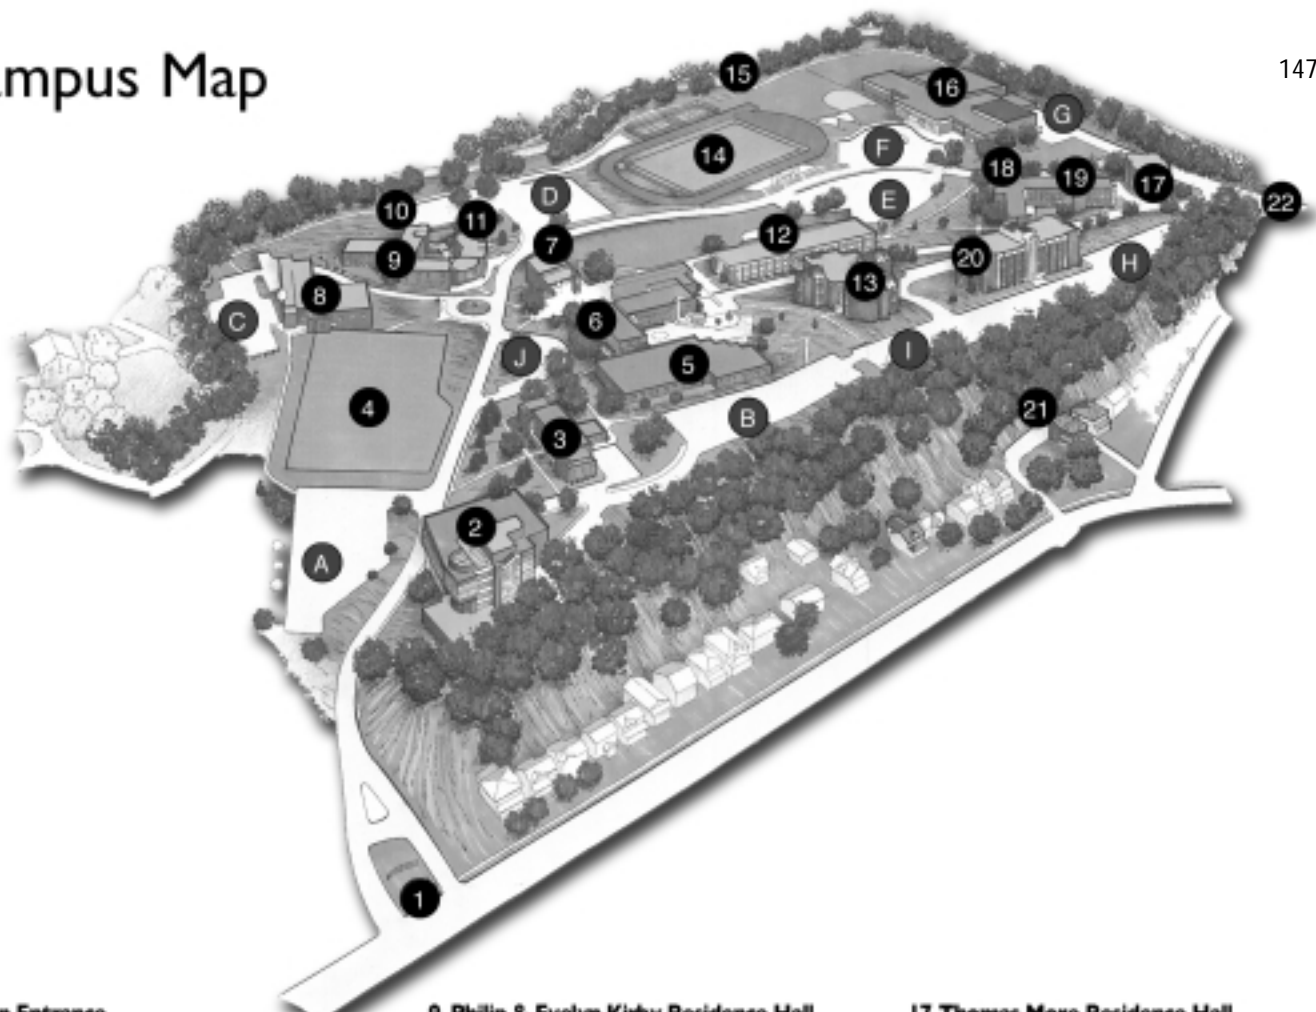

Campus Map

- 1. Main Entrance**
 - 2. Robert C. Byrd National Technology Transfer Center (NTTC)**
 - Business & Technology Offices and Classrooms
 - Coal Impoundment Project
 - University Relations & NTTC Public Affairs Offices
 - West Virginia Public Radio Bureau
 - 3. Whelan Hall**
 - Appalachian Institute
 - Jesuit Residence
 - Schmitt Family Center
 - 4. Emily LaRosa Soccer Field**
 - 5. Hodges Library**
 - 6. Swint Hall**
 - Benedum Dining Room
 - Campus Safety and Security
 - Campus Shop
 - Counseling Center
 - Housing and Residence Life Office
 - Information
 - Multicultural Affairs/Retention Services
 - Postal Center
 - The Rathskellar
 - Student Affairs Administration
 - Troy Theater
 - William and Alyce Cafaro Student Center
 - 7. Chapel of Mary & Joseph**
 - Campus Ministry
 - 8. Erma Ora Byrd Center for Educational Technologies (CET)**
 - Challenger Learning Center/Alan B. Molohan Mission Control and Spacecraft Simulator
 - NASA Classroom of the Future
 - Office of the President
 - 9. Philip & Evelyn Kirby Residence Hall**
 - 10. Sara Tracy Residence Hall**
 - Health Center
 - 11. John & Mary McShain Admissions Center**
 - Admissions
 - 12. Donahue Hall**
 - Academic Classrooms
 - Adult Education Offices
 - Faculty Center
 - Graduate Education Office
 - Study Abroad Office
 - 13. Thomas S. Acker S.J. Science Center**
 - Academic Administration
 - Academic Classrooms
 - Academic Computing Center
 - Administrative Computing Center
 - Service for Social Action Center
 - 14. Track Complex**
 - Bill Van Horne Grandstands/Locker Room
 - James LaRosa Soccer Field
 - Lenore R. Joseph Memorial Press Box
 - 15. Creekbank Recreational Park**
 - 16. Alma Grace McDonough Health Recreation Center**
 - Athletic Offices
 - Business Office
 - Erickson Alumni Center
 - Financial Administration
 - Financial Aid
 - Human Resources
 - Performance Gym
 - Physical Plant
 - Physical Therapy Program
 - Registrar
 - Truman Fitness Center
 - 17. Thomas More Residence Hall**
 - 18. McHugh Residence Hall**
 - 19. Campion Residence Hall**
 - 20. Ignatius Residence Hall**
 - Academic Resource Center
 - English Language Institute
 - Career Services
 - International Student Center
 - Student Computer Center
 - 21. Advancement Center**
 - Lewis House – Advancement and Alumni Offices
 - 22. Currie Drive Entrance**
-
- Parking Lots**
 - A. NTTC
 - B. NTTC and Hodges Library
 - C. CET
 - D. Sara Tracy/Kirby Hall
 - E. Donahue
 - F. McDonough
 - G. McDonough Annex
 - H. Ignatius Hall
 - I. Acker Science Center
-
- Two-Hour Parking**
 - J. Swint Circle