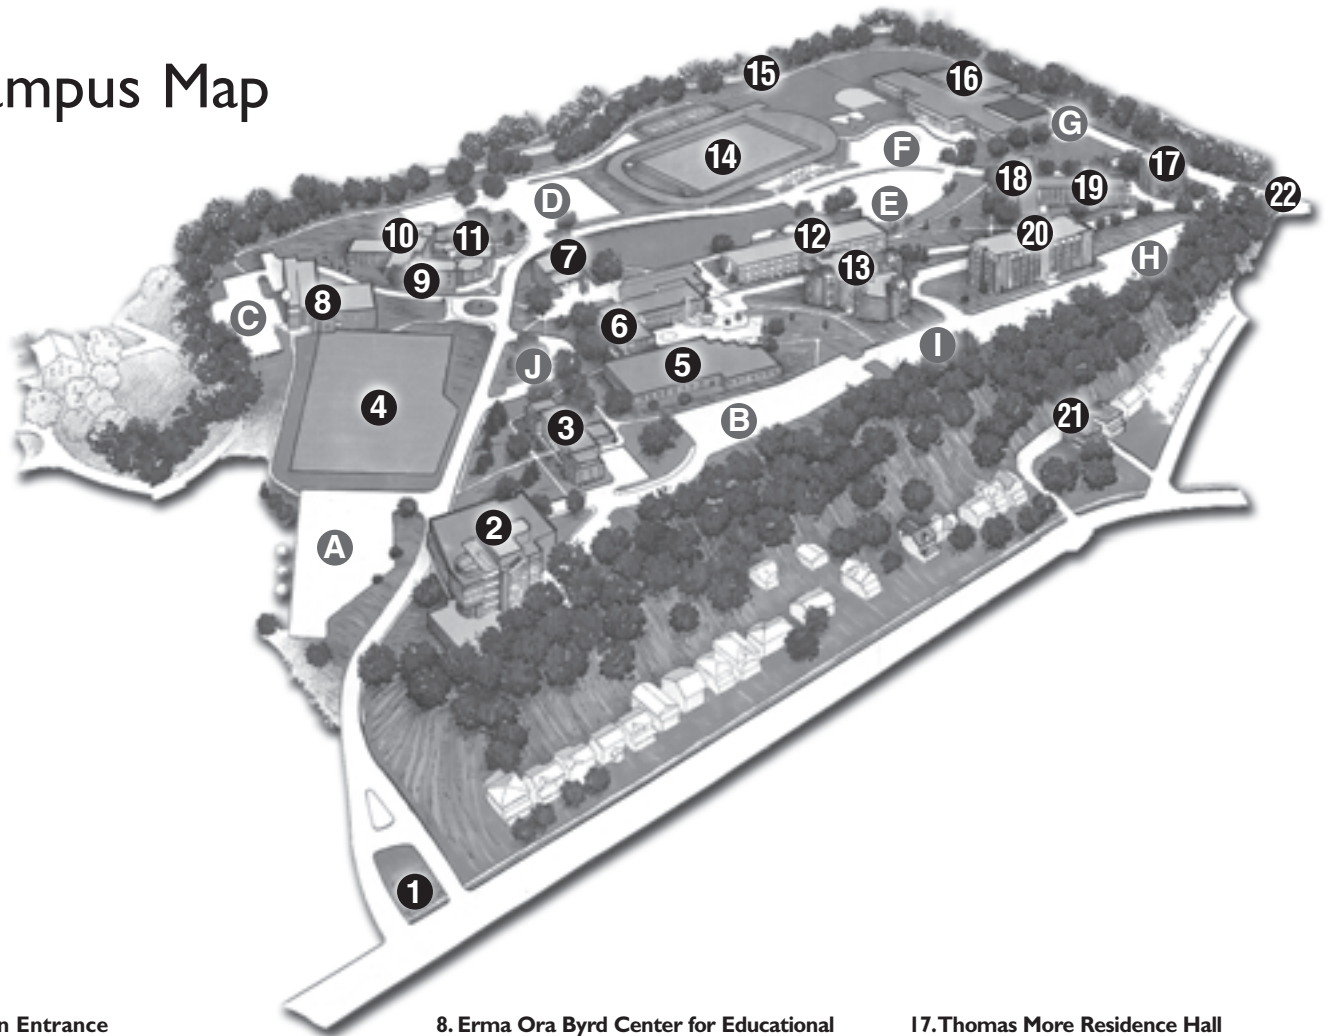

Campus Map

1. Main Entrance

2. Robert C Byrd National Technology Transfer Center (NTTC)

- Business & Technology Offices and Classrooms
- Coal Impoundment Project
- Enrollment Management
 - Admissions
 - Financial Aid
 - Registrar
 - Student Accounts
- University Relations & NTTC Public Affairs Offices

3. Whelan Hall

- Appalachian Institute
- Jesuit Residence
- Schmitt Family Center

4. Emily LaRosa Soccer Field

5. Hodges Library

6. Swint Hall

- Benedum Dining Hall
- Campus Safety and Security
- Campus Shop
- Housing and Residence Life Office
- Information
- Multicultural Affairs/Retention Services
- Postal Center
- The Rathskellar
- Student Affairs Administration
- Troy Theater
- William and Alyce Cafaro Student Center

- Bill Van Home Grandstands/Locker Room
- James LaRosa Soccer Field
- Lenora R. Joseph Memorial Press Box

15. Creekbank Recreational Park

16. Alma Grace McDonough Health Recreation Center

- Athletic Offices
- Business Office
- Erickson Alumni Center
- Financial Administration
- Performance Gym
- Physical Plant
- Physical Therapy Program
- Truman Fitness Center

Two-Hour Parking

- J. Swint Circle